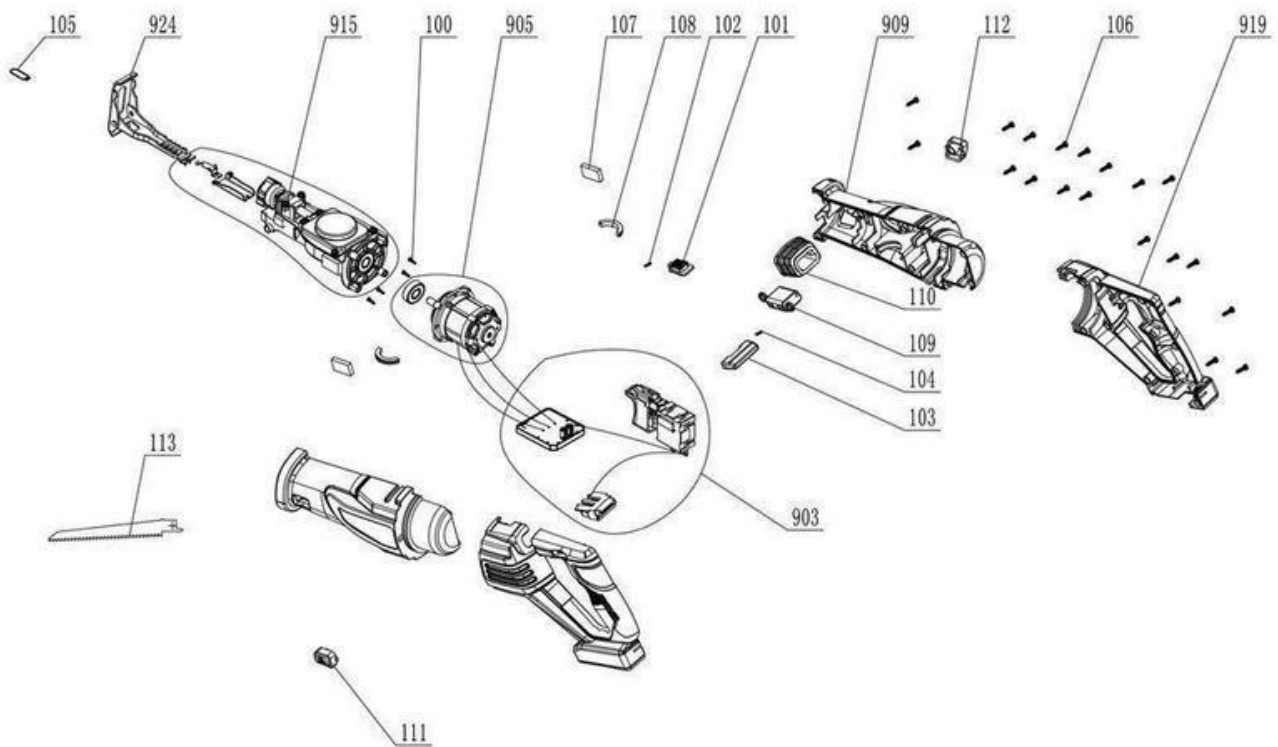

iSC GmbH  
Customer Service  
Eschenstraße 6  
94405 Landau/Isar

Telephone:  
Email:

+49 9951 959 2019  
service-de@einhell.com

Cordless All Purpose Saw  
TP-AP 18/28 Li BL - Solo

Article number: 4326310  
Ident number: 21043

## Spare parts

Pos	Art.	Ident number	Product Name
099	432631004099	00000	color box
100	432631001100	00000	screw ST4 x 18
101	432631001101	00000	lever
102	432631001102	00000	return spring
103	432631001103	00000	operating lever
104	432631001104	00000	spring
105	432631001105	00000	bail
106	432631001106	00000	screw
107	432631001107	00000	rubber support A
108	432631001108	00000	rubber half ring
109	432631001109	00000	holder plate
110	432631001110	00000	rubber attenuator
111	432631001111	00000	Lock button
112	432631001112	00000	unlocking button
113	432631004113	00000	saw blade for wood
903	432631001903	00010	Electrical switch Assembly
905	432631001905	00000	Engine
909	432631001909	00000	Housing Assembly
915	432631003915	00000	Complete Drive Unit Assembly
919	432631001919	00000	Handle Assembly
924	432631001924	00000	Guiding Systems Assembly

Electrical switch Assembly

Article number: 432631001903  
Ident number: 00010

### Spare parts

Pos	Art.	Ident number	Product Name
114	432631001114	00000	switch
115	432631001115	00000	PCB
116	432631001116	00000	contacts